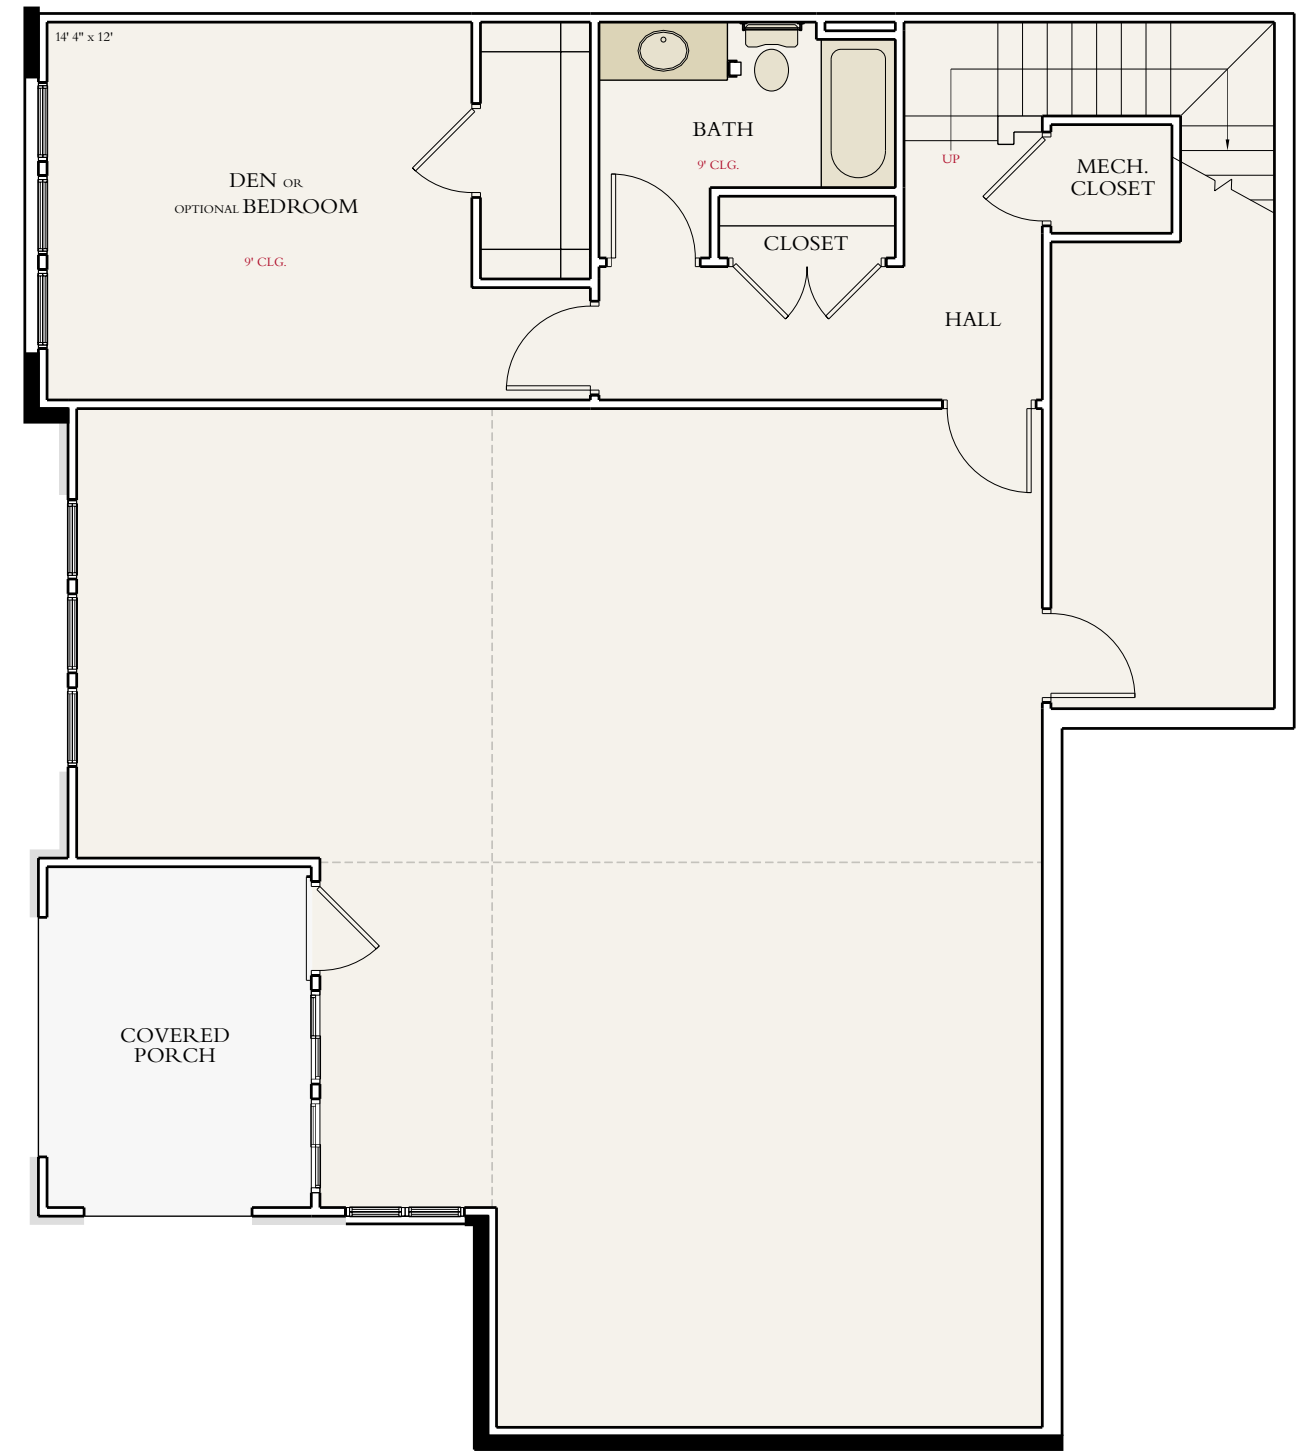

DOUBLE-SIDED
FIREPLACE OPTION

WITH BASEMENT OPTION

THE SAN MARCO
LOWER LEVEL PLAN
1,665 Square Feet