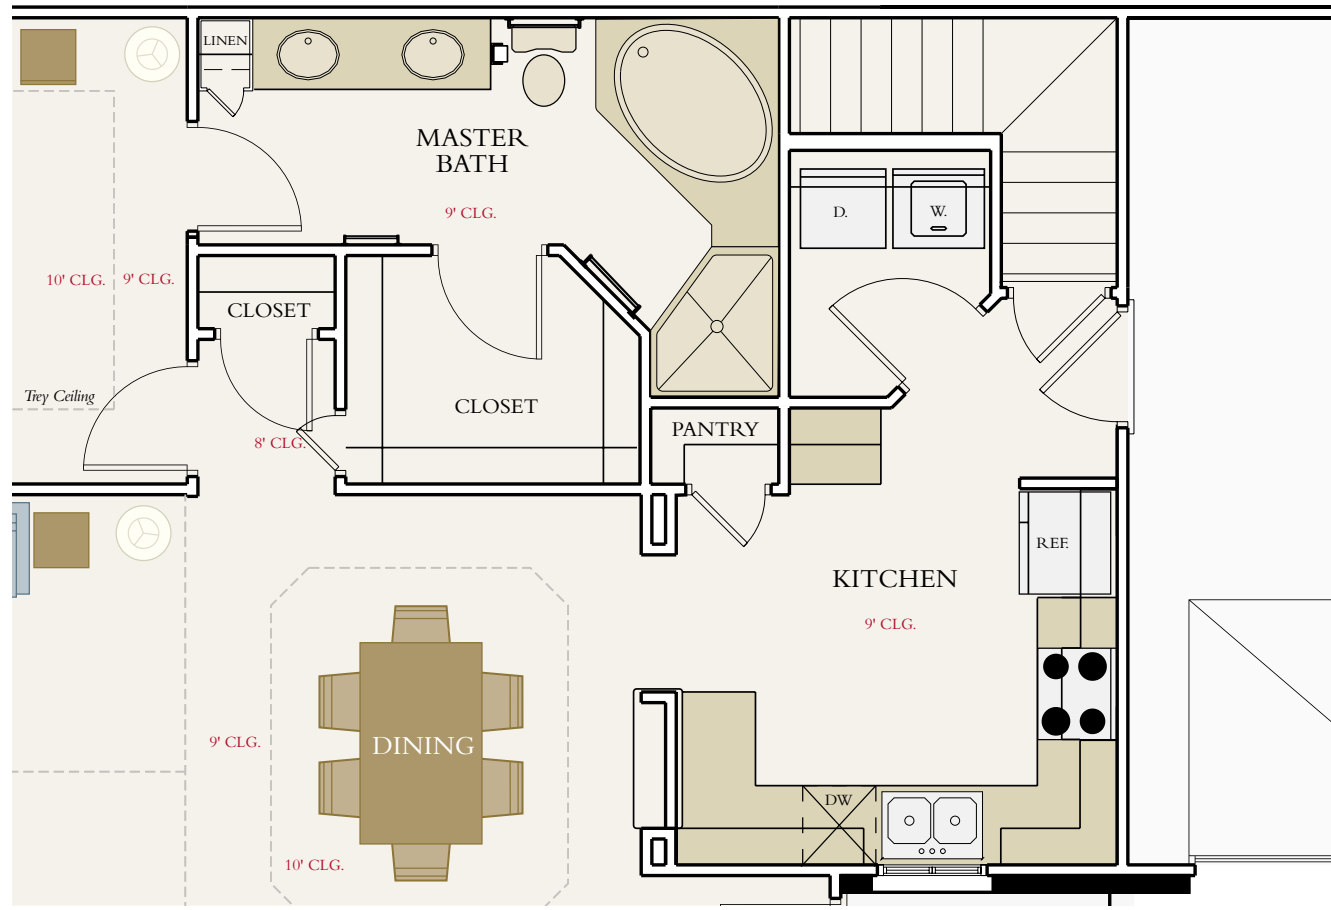

DOUBLE-SIDED
FIREPLACE OPTION

WITH BASEMENT OPTION

THE SAN MARCO
LOWER LEVEL PLAN
1,665 Square Feet