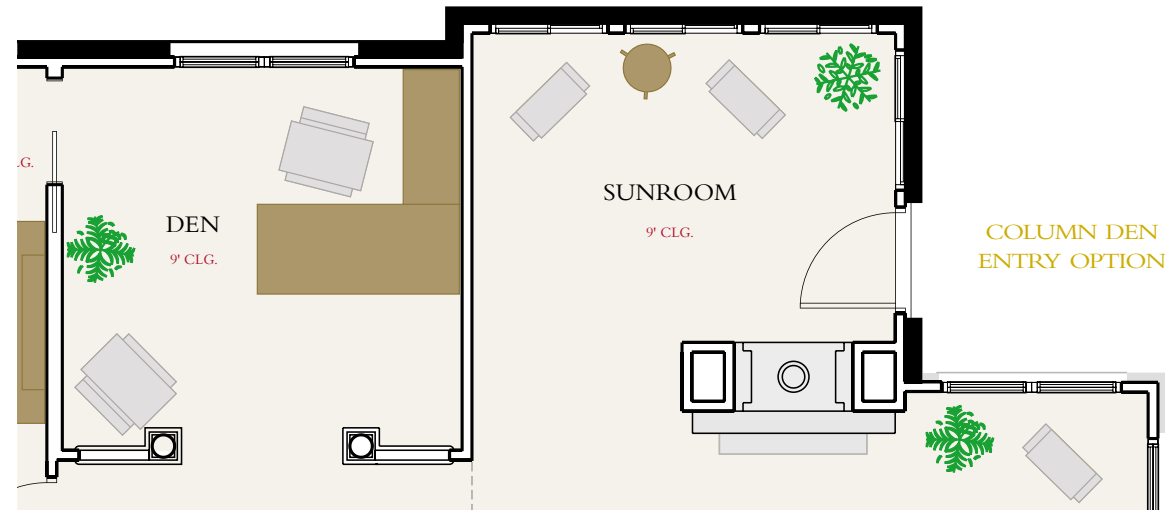

DOUBLE-SIDED
FIREPLACE OPTION

WITHOUT FIREPLACE
OPTION

WITH BASEMENT OPTION

THE DIAMANTE
LOWER LEVEL PLAN
1,527 Square Feet