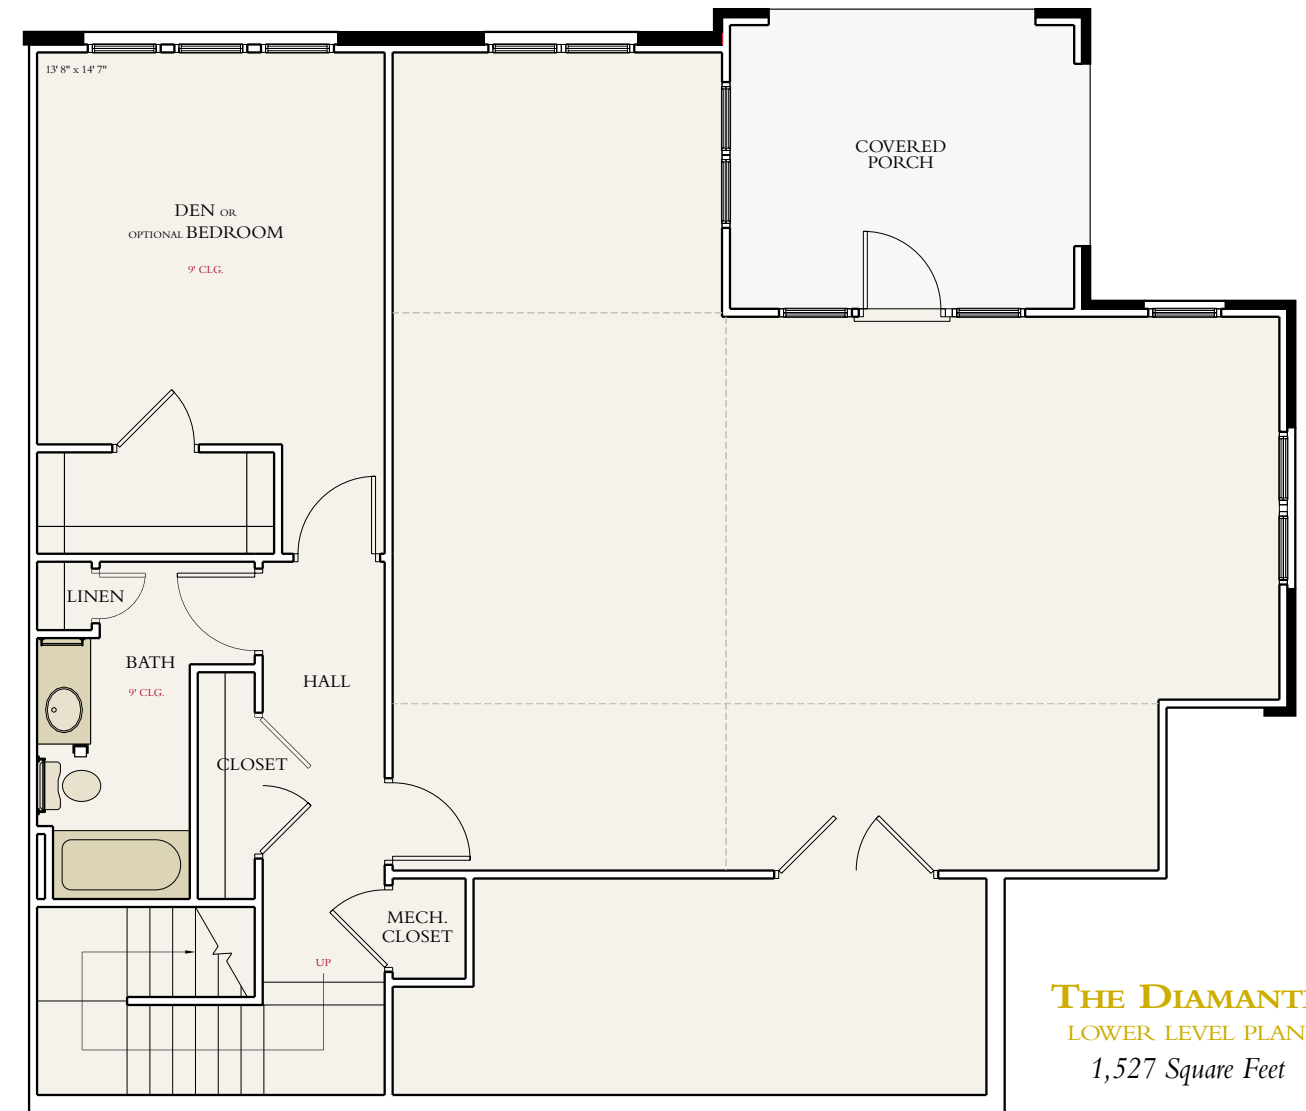

DOUBLE-SIDED
FIREPLACE OPTION

WITHOUT FIREPLACE
OPTION

WITH BASEMENT OPTION

THE DIAMANTE
LOWER LEVEL PLAN
1,527 Square Feet