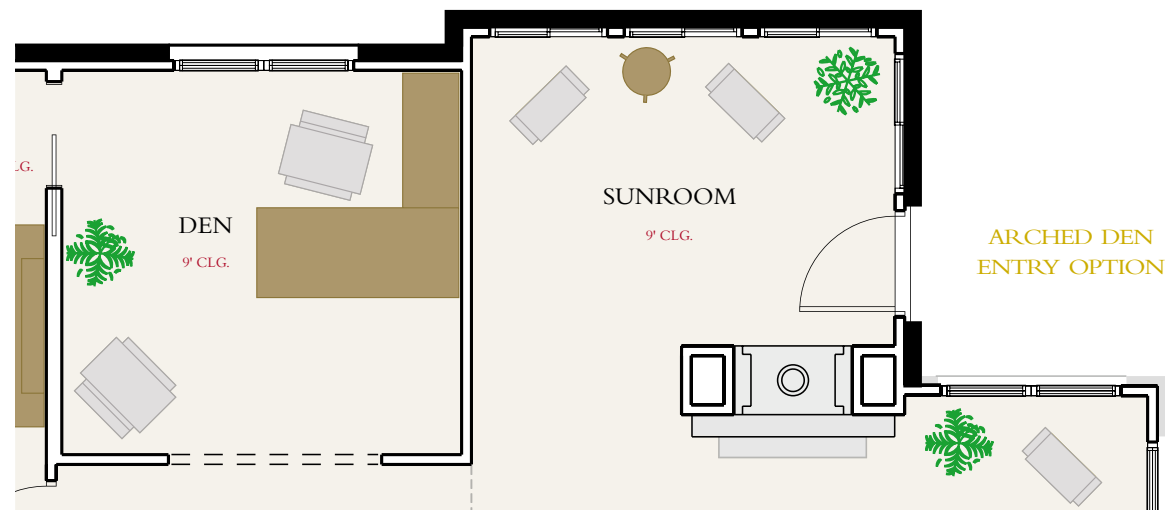

DOUBLE-SIDED
FIREPLACE OPTION

WITHOUT FIREPLACE
OPTION

WITH BASEMENT OPTION

THE DIAMANTE
LOWER LEVEL PLAN
1,527 Square Feet