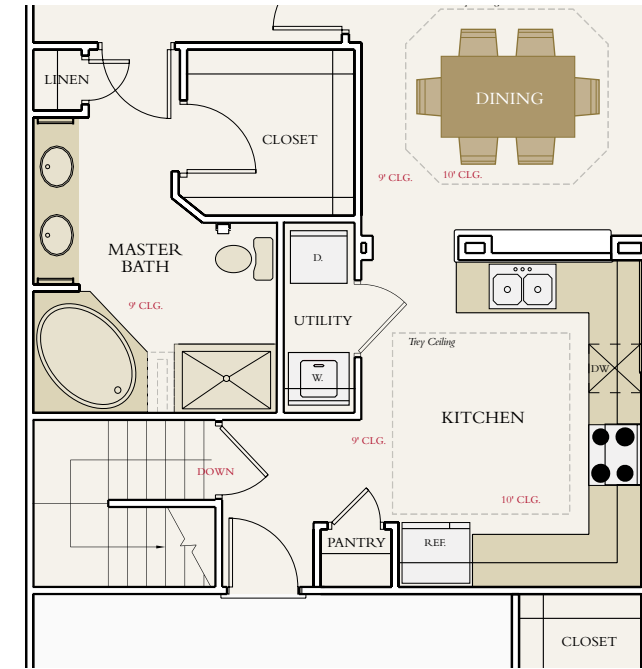

DOUBLE-SIDED
FIREPLACE OPTION

WITHOUT FIREPLACE
OPTION

WITH BASEMENT OPTION

THE DIAMANTE
LOWER LEVEL PLAN
1,527 Square Feet