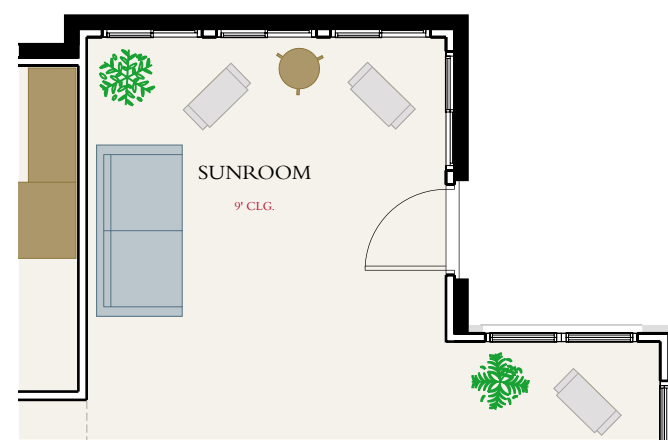

DOUBLE-SIDED
FIREPLACE OPTION

WITHOUT FIREPLACE
OPTION

WITH BASEMENT OPTION

THE DIAMANTE
LOWER LEVEL PLAN
1,527 Square Feet