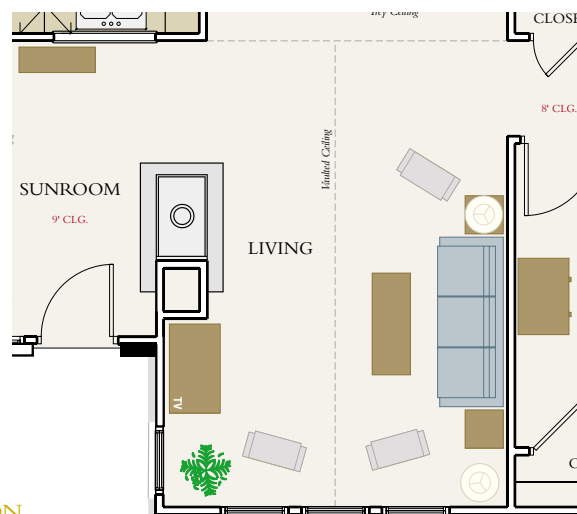

**THE DA VINCI VILLA PLAN**  
1,522 Square Feet

**DOUBLE-SIDED  
FIREPLACE OPTION**

Room measurements are horizontal by vertical.  
This floorplan is an artist's representation. All plans are subject to change without notice.